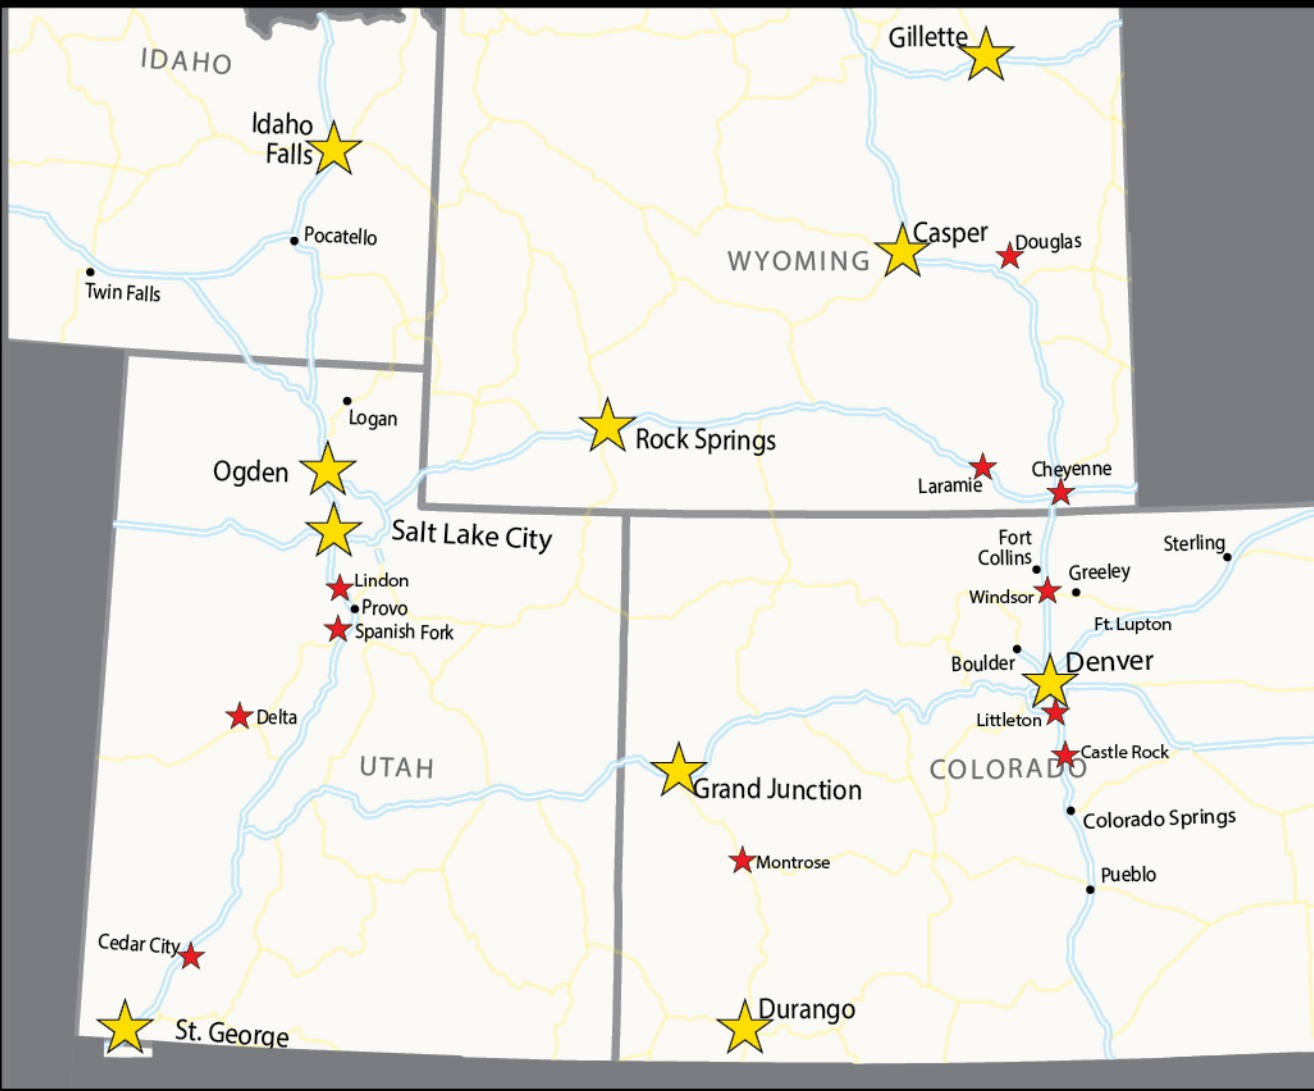

HONNEN EQUIPMENT PARTS DROP BOXES

Colorado

- ★ 5055 East 72nd Ave.
Commerce City, CO 80022
- ★ 2358 I-70 Frontage Road
Grand Junction, CO 81505
- ★ 16 Girard St.
Durango, CO 81303
- ★ 2755 North Liggett Road
Castle Rock, CO 80109
- ★ 6063 S. Vinewood Street
Littleton, CO 80120
- ★ 780 East Garden Drive
Windsor CO 80550
- ★ 2372 E Main St.
Montrose, CO 81401

Idaho

- ★ 1505 Foote Drive
Idaho Falls, ID 83402

Utah

- ★ 1380 S. Distribution Drive
Salt Lake City, UT 84104
- ★ 3400 S. Midland Drive
West Haven, UT 84401
- ★ 831 E. Factory Drive
St. George, UT 84790
- ★ 942 N. Airport Rd, Suite B
Cedar City, UT 84721
- ★ 1445 West 200 South
Lindon, UT 84042
- ★ 525 West Arrowhead Trail
Spanish Fork, UT 84660
- ★ 671 N 100 West
Delta, UT 84624

Wyoming

- ★ 150 Salt Creek Highway
Mills, WY 82644
- ★ 5217 S. Douglas Highway
Gillette, WY 82718
- ★ 2670 Yellowstone Road
Rock Springs, WY 82901
- ★ 7822 Hutchins Drive
Cheyenne, WY 82007
- ★ 2441 Fort Sanders Drive
Laramie, WY 82073
- ★ 158 Hwy 59
Douglas, WY 82633

★ = Honnen Location w/ Drop Box

★ = Honnen Drop Box Only