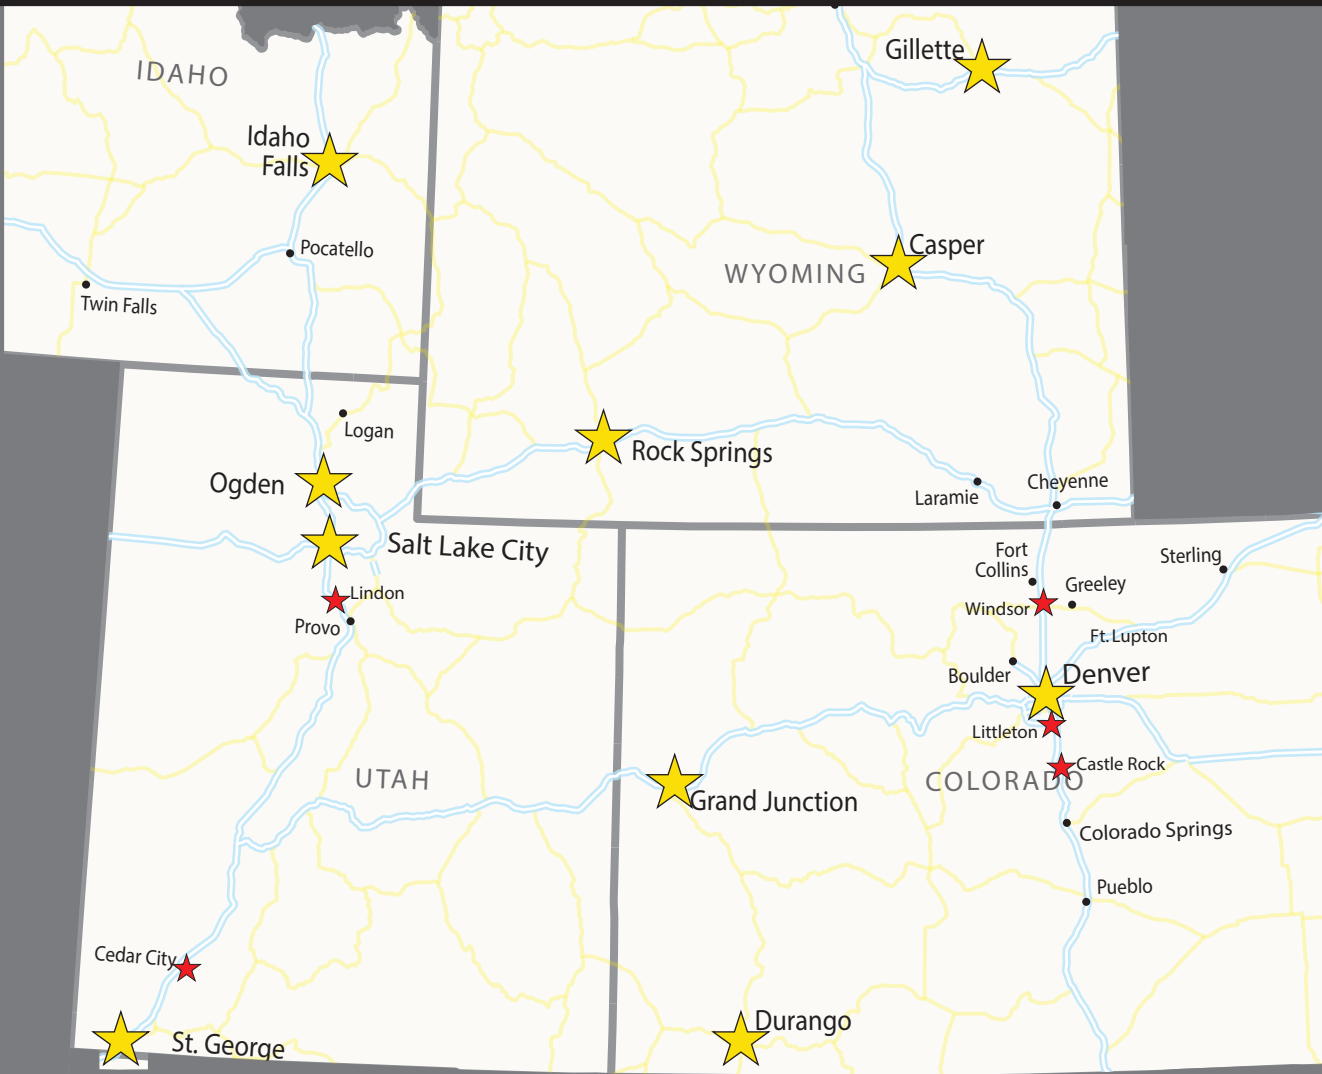

## COLORADO

2755 North Liggett Road  
Castle Rock, CO 80109

5055 East 72nd Ave.  
Commerce City, CO 80022

16 Girard St.  
Durango, CO 81303

2358 I-70 Frontage Road  
Grand Junction, CO 81505

6063 S. Vinewood Street  
Littleton, CO 80120

780 East Garden Drive  
Windsor, CO 80550

## IDAHO

1505 Foote Drive  
Idaho Falls, ID 83402

## WYOMING

5217 S. Douglas Highway  
Gillette, WY 82718

150 Salt Creek Highway  
Mills, WY 82644

2670 Yellowstone Road  
Rock Springs, WY 82901

 = Honnen location w/ Drop Box

 = Honnen Drop Box only