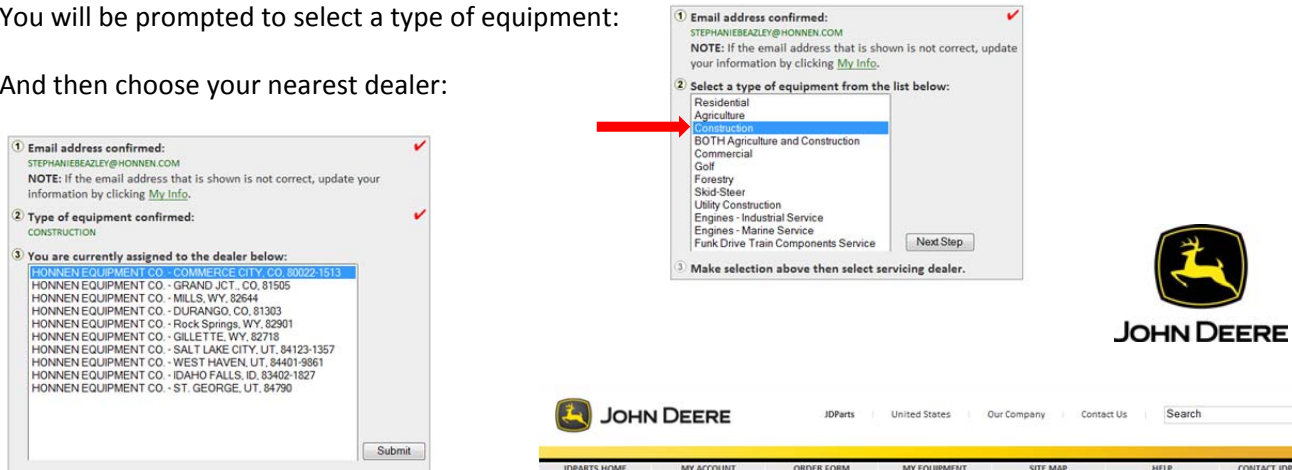

Click on “Sign Up Now” then fill out the registration information on the next page and click submit.

You will be prompted to select a type of equipment:

And then choose your nearest dealer: