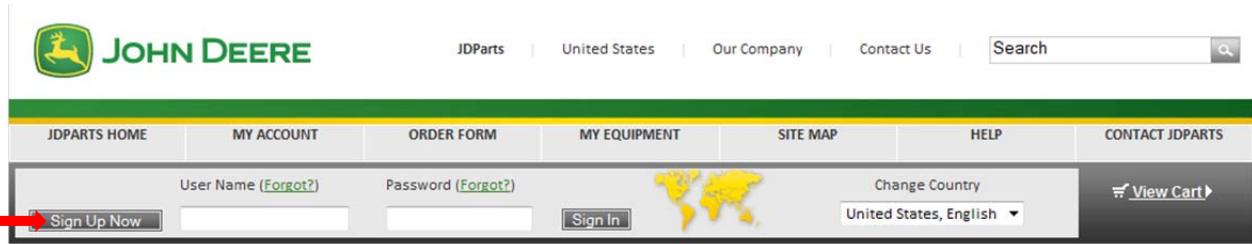

ONLINE PARTS ORDERING AND INFORMATION

Start at <http://www.honnen.com/Parts/Order-Parts> OR go directly to <https://jdparts.deere.com>

Click on “Sign Up Now” then fill out the registration information on the next page and click submit.