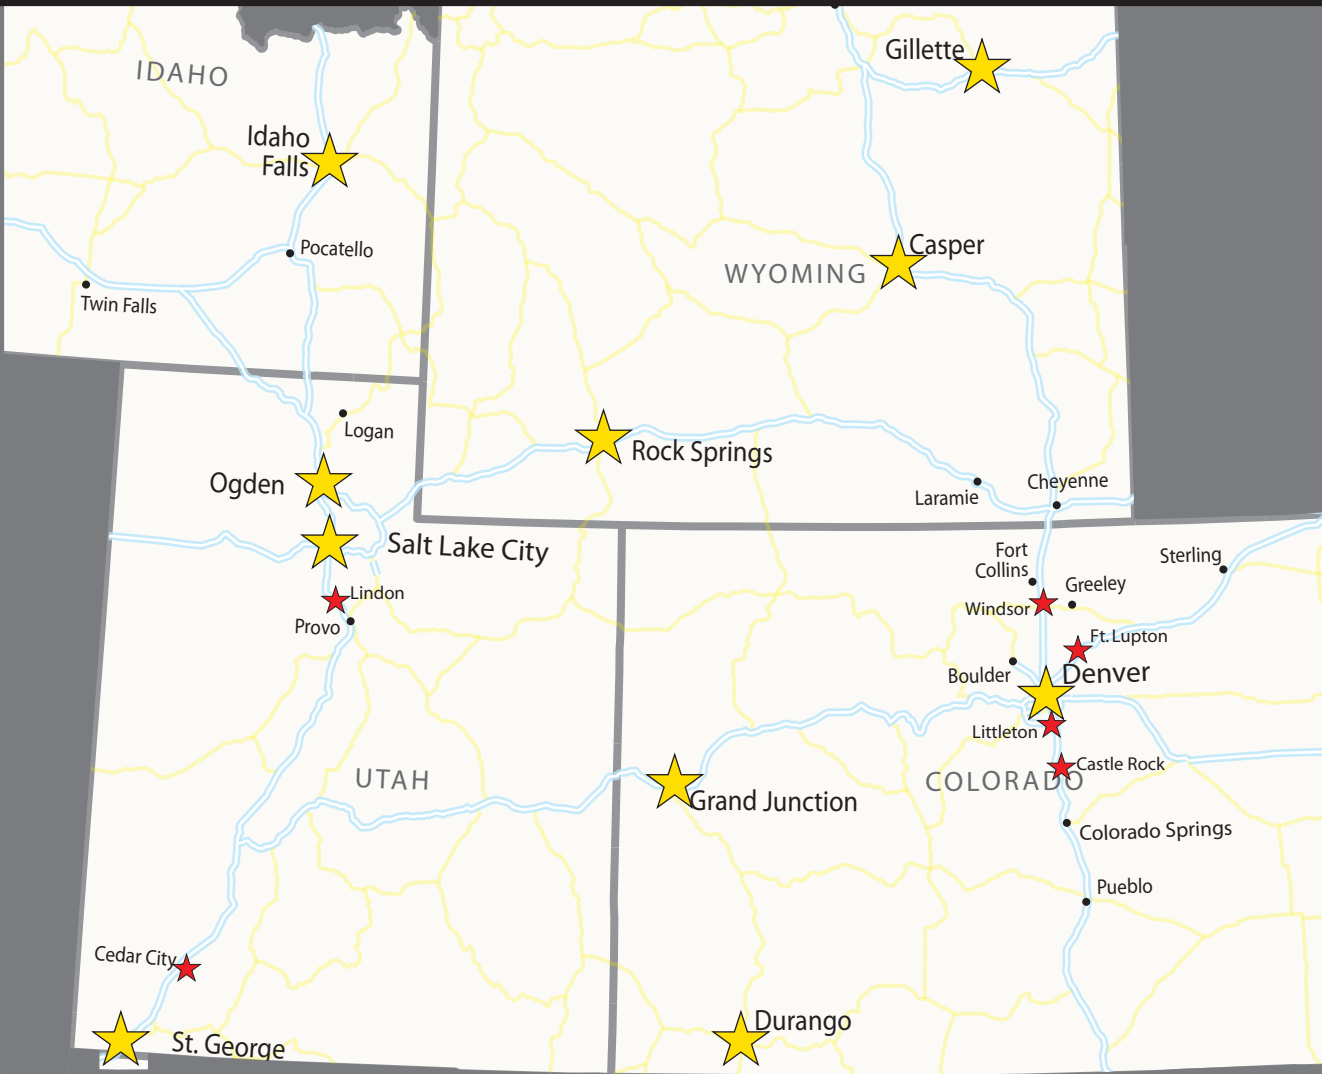

## COLORADO

- 2755 North Liggett Road  
Castle Rock, CO 80109
- 5055 East 72nd Ave.  
Commerce City, CO 80022
- 16 Girard St.  
Durango, CO 81303
- 9075 Weld County Road 10  
Fort Lupton, CO 80621
- 2358 I-70 Frontage Road  
Grand Junction, CO 81505
- 8080 West Carder Court  
Littleton, CO 80125
- 780 East Garden Drive  
Windsor, CO 80550

## IDAHO

- 1505 Foote Drive  
Idaho Falls, ID 83402

## UTAH

- 942 N. Airport Rd, Suite B  
Cedar City, UT 84721
- 215 South 800 West  
Lindon, UT 84042
- 4055 S. 500 West  
Salt Lake City, UT 84123
- 831 E. Factory Drive  
St. George, UT 84790
- 3400 S. Midland Drive  
West Haven, UT 84401

## WYOMING

- 5217 S. Douglas Highway  
Gillette, WY 82718
- 150 Salt Creek Highway  
Mills, WY 82644
- 2670 Yellowstone Road  
Rock Springs, WY 82901

= Honnen location w/ Drop Box

= Honnen Drop Box only